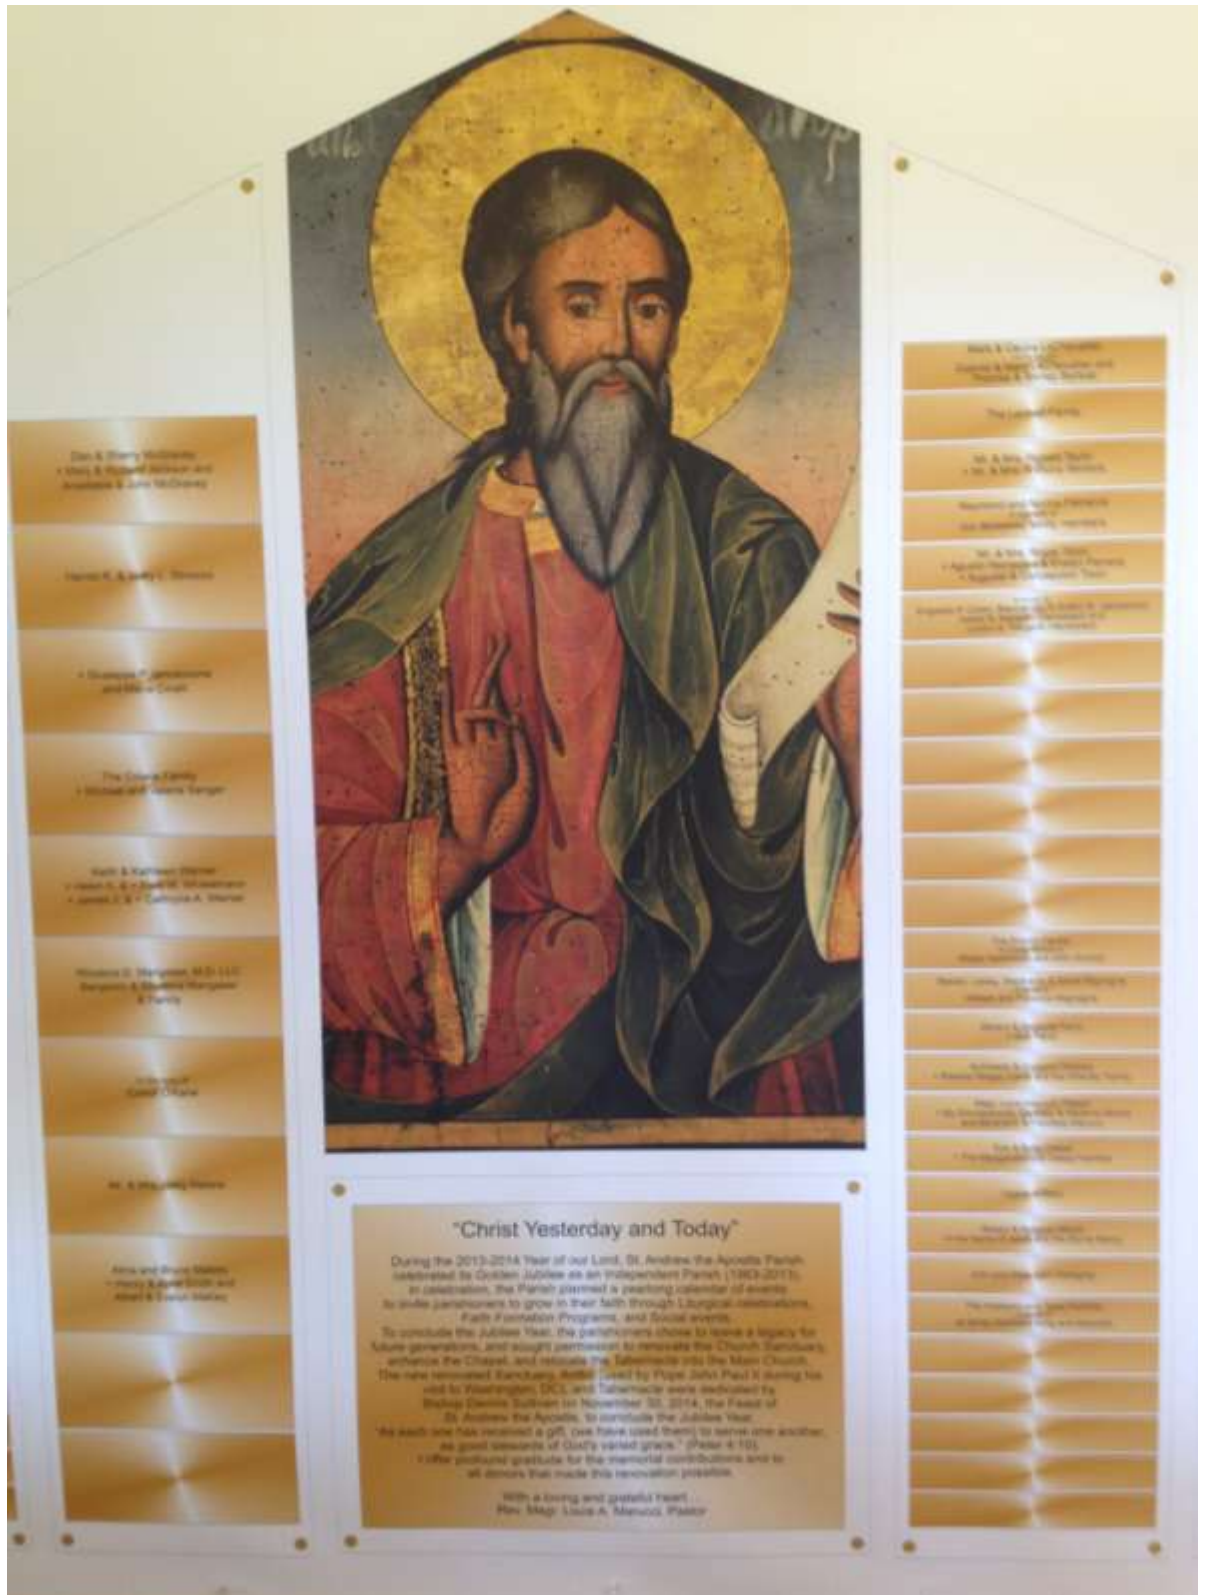

Kathleen and Keith Werner Pope Saint John Paul II Ambo Gift

Saint Andrew the Apostle Parish decided how to recognize the gifts made in support of the Sanctuary Renewal and will post plaques on either side of an icon of Saint Andrew the Apostle in the passageway leading from the Worship Center to the Priest Sacristy visible from the Entry Vestibule.

First is a photograph of the main center piece.

The major donors have the large plaques to the left of the picture.

Our donations for the Pope Saint John Paul II ambo with relic of his handling of a wooden podium on two occasions during his visit to Washington, DC via Andrews Air Force Base in October 1979 is the fifth plaque down from the top on the left.

We dedicated our donations in honor of our deceased parents, Helen A. & Fred W. Winkelmann as well as James J. & Cathryne A. Werner.

An enlarged picture of the plaque is on the next page.