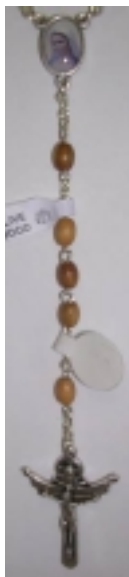

All Pictured Rosaries were Obtained and Blessed in Medjugorje