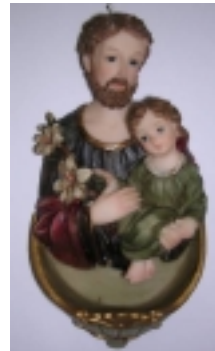

Saint Joseph and Jesus