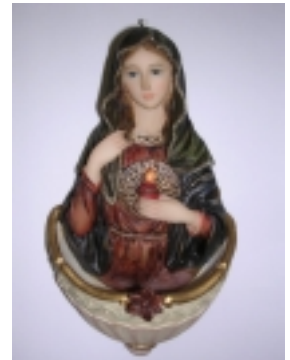

Immaculate Heart of Mary