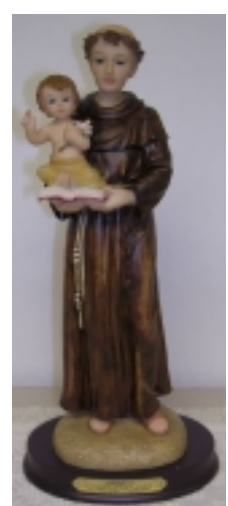

Saint Anthony of Padua